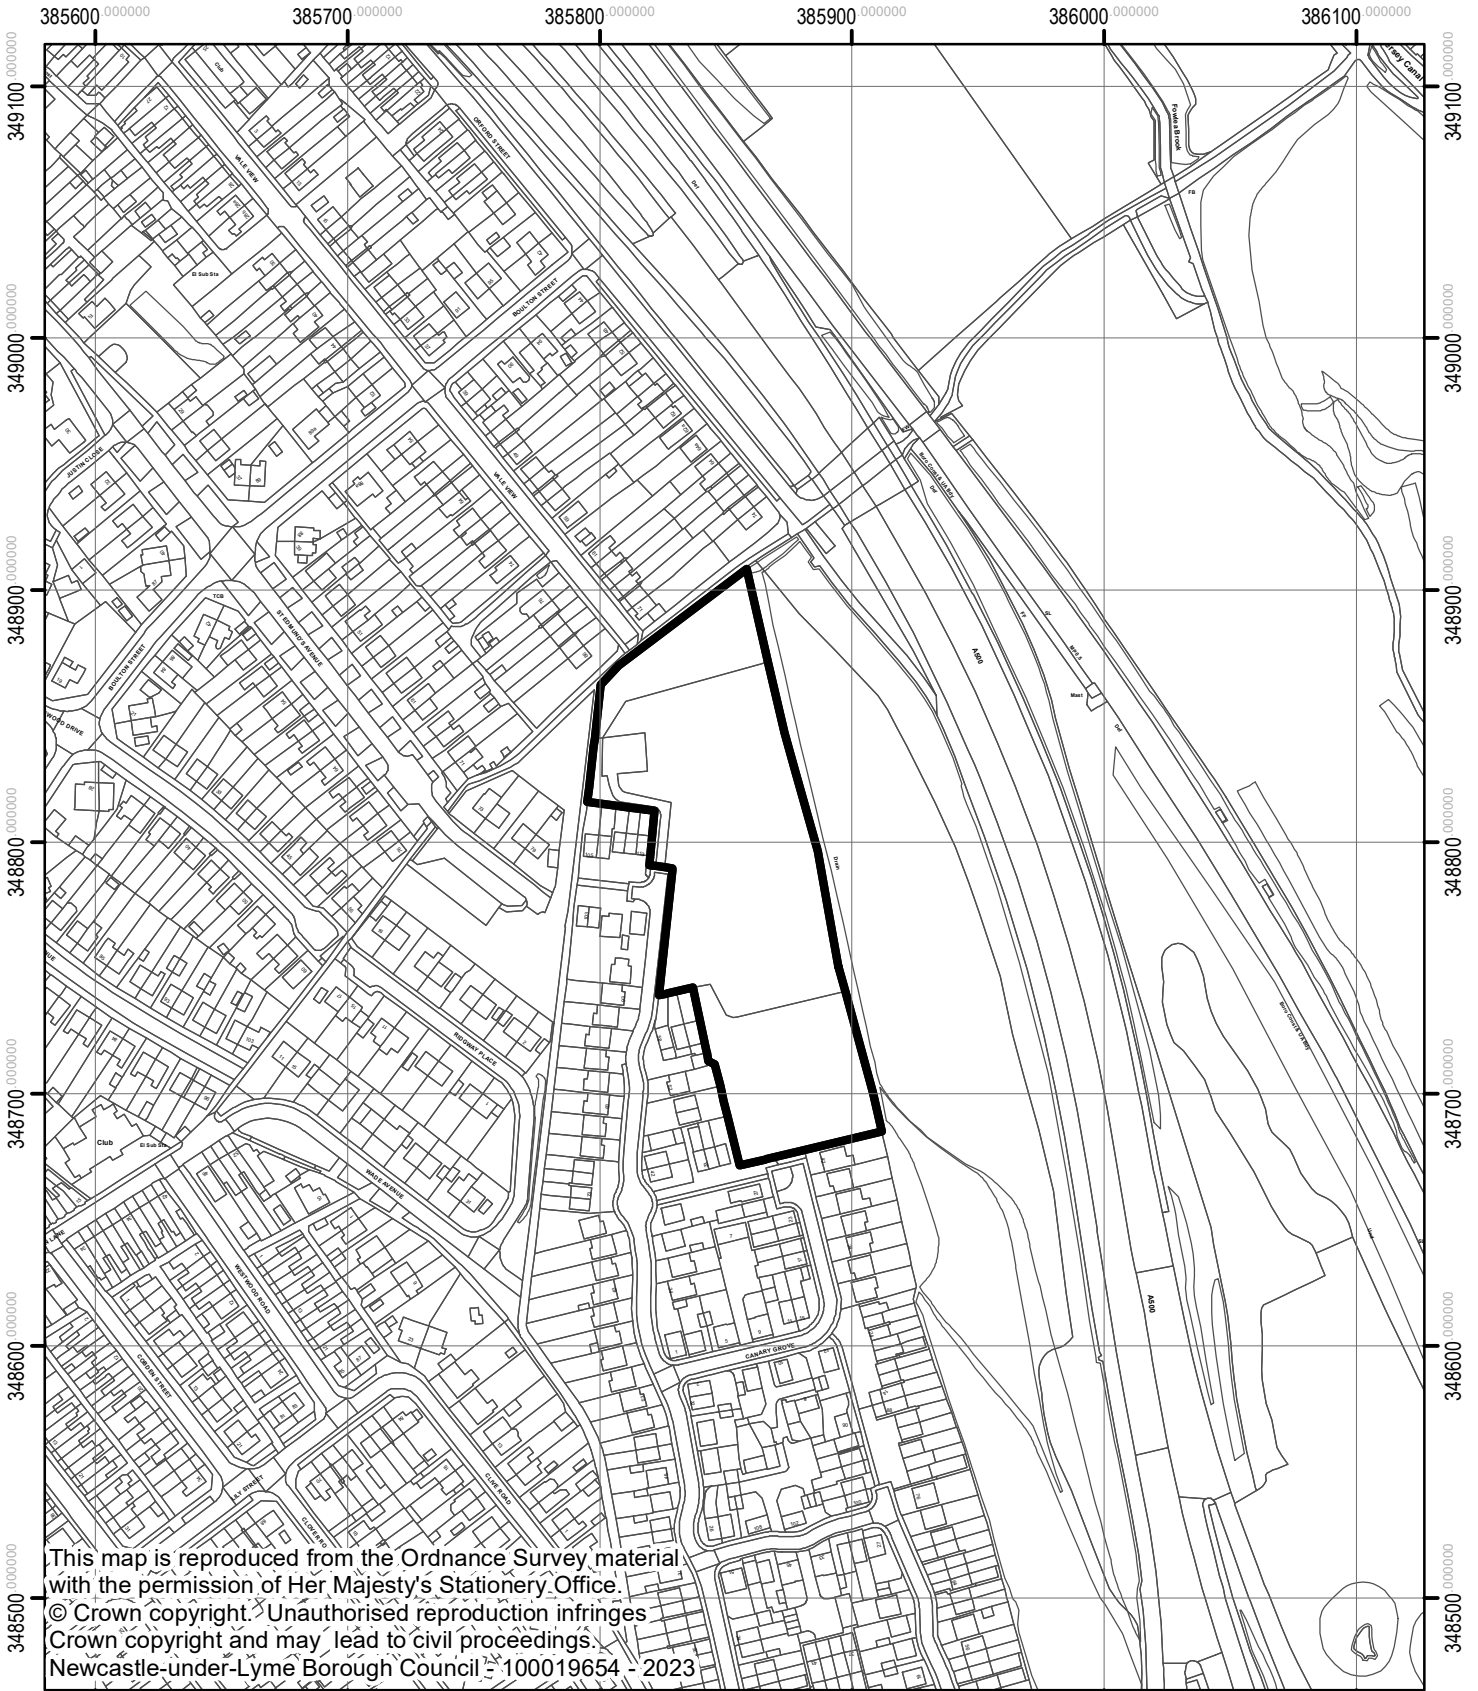

22/00796/FUL
Land Off Lamphouse Way
Wolstanton

This map is reproduced from the Ordnance Survey material with the permission of Her Majesty's Stationery Office.
© Crown copyright. Unauthorised reproduction infringes Crown copyright and may lead to civil proceedings.
Newcastle-under-Lyme Borough Council - 100019654 - 2023